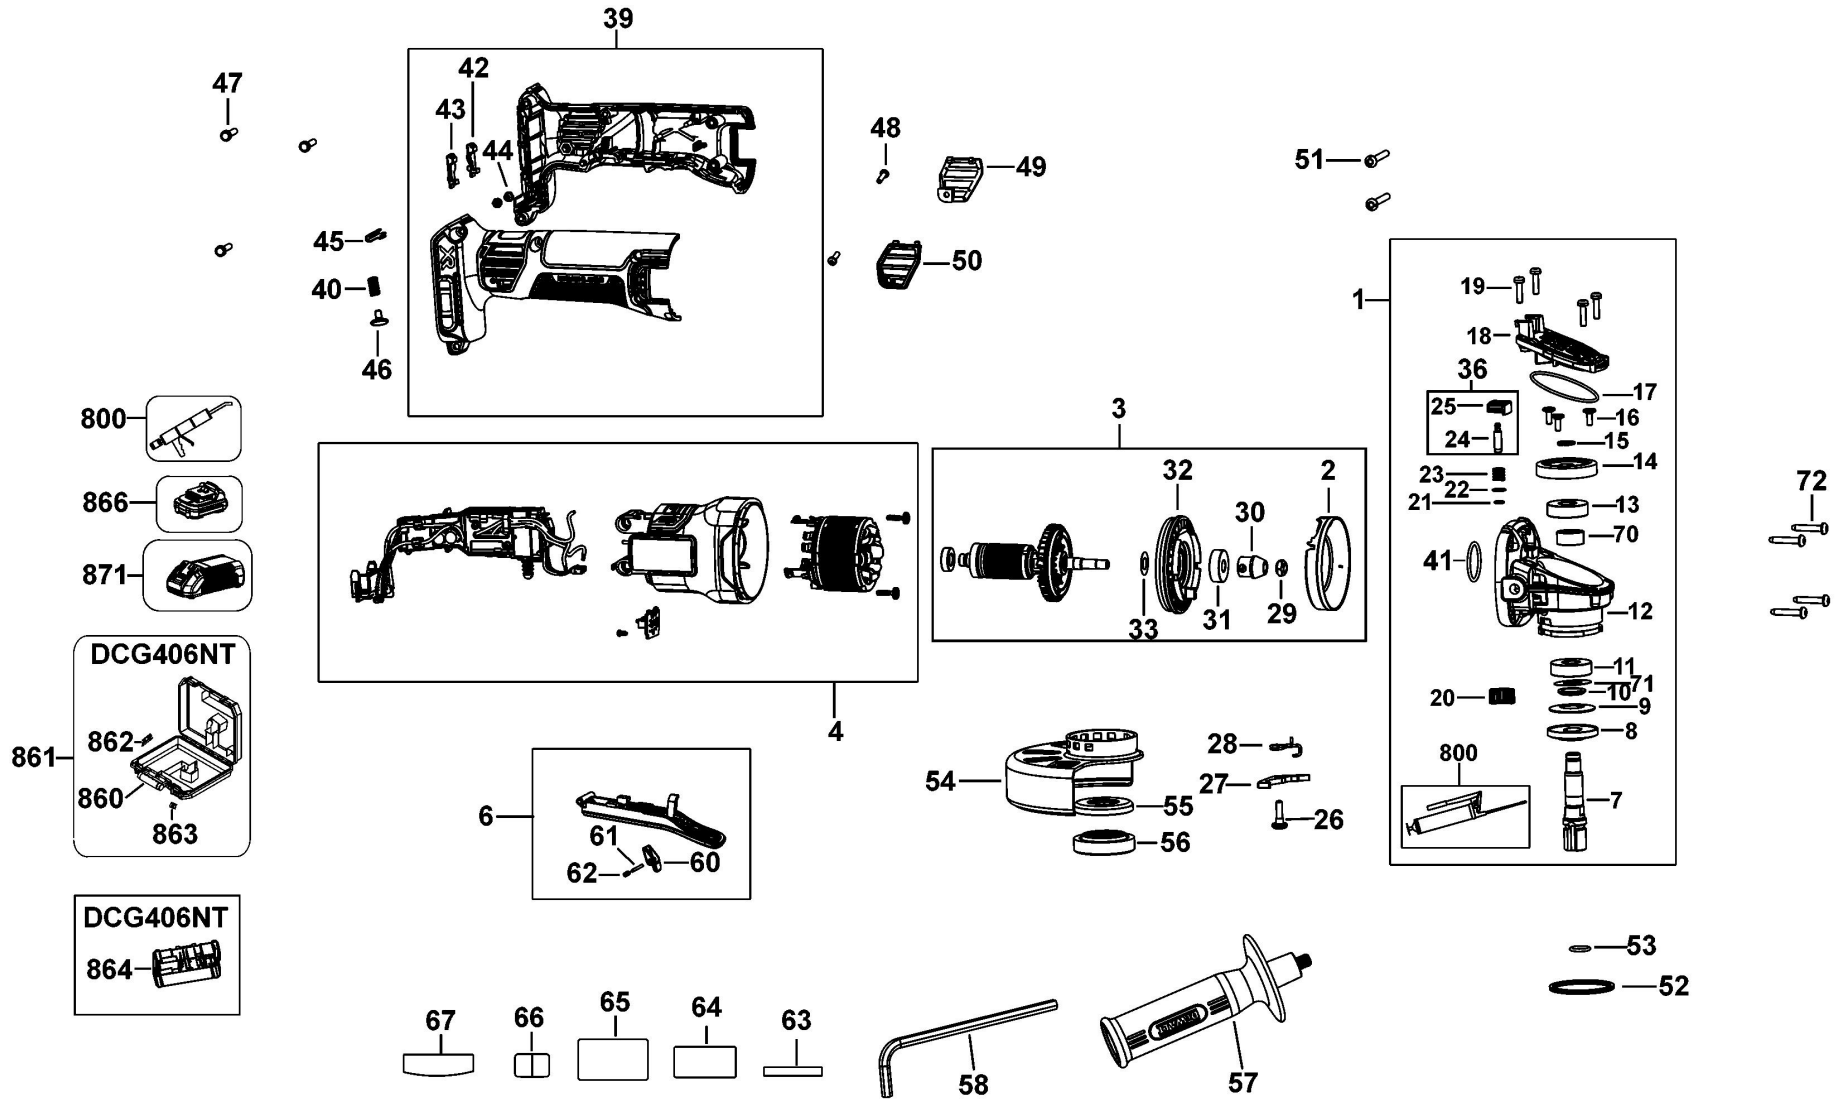

DCG406P2LRT SMALL ANGLE GRINDER 1

Parts List DCG406P2LRT SMALL ANGLE GRINDER 1

Item	Part Number	Qty	Part Description	General Description	Other Info	Repair Inst	Markets
1	N509540	1	GEARCASE SA			No	XJ
2	N478435	1	BAFFLE			No	XJ
3	N537673	1	ROTOR SA			No	XJ
4	NA574498	1	MOTOR & SWITCH SA			No	XJ
6	N534716	1	LEVER LOCK-OFF			No	XJ
7	N487315	1	SPINDLE			No	XJ
8	N487316	1	WASHER			No	XJ
9	N451305	1	WASHER SPRING			No	XJ
10	N474213	1	SPACER			No	XJ
11	N150961	1	BEARING	60012RS		No	XJ
12	N134203	1	GEARCASE			No	XJ
13	N150961	1	BEARING	60012RS		No	XJ
14	N097361	1	GEAR			No	XJ
15	444793-00	1	CIRCLIP			No	XJ
16	N118088	1	SCREW			No	XJ
17	N094024	1	O RING			No	XJ
18	N116180	1	GEARCASE COVER			No	XJ
19	N122904	4	SCREW			No	XJ
20	N489769	1	PLUG			No	XJ
21	N094012	1	O RING			No	XJ
22	N447838	1	WASHER			No	XJ
23	N092954	1	SPRING			No	XJ
24	N114592	1	SPINDLE LOCK			No	XJ
25	N126105	1	BUTTON			No	XJ
26	N137733	1	SCREW			No	XJ
27	N136731	1	LEVER			No	XJ
28	N105579	1	SPRING			No	XJ
29	604484-00	1	NUT			No	XJ
30	N095840	1	PINION			No	XJ
31	N214432	1	BEARING			No	XJ
32	N181767	1	SPINDLE LOCK			No	XJ
33	N213812	1	WASHER			No	XJ